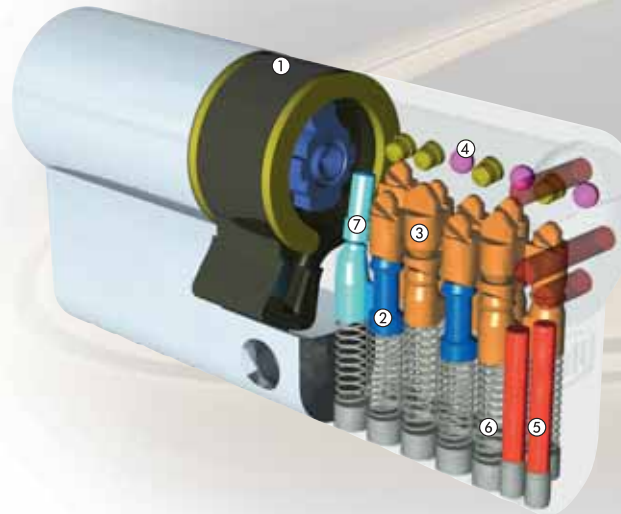

For long-term investment security (optional): 10-year functional warranty (effective from purchase date, further information available from www.dom-garantie.com)

Your specialist dealer will gladly provide you with more detailed information on the DOM ix Saturn, the locking system with the double security reserve.

- ① Locking cam
- ② Hardened special housing pins as drill protection and protection against picking
- ③ Pin tumblers
- ④ Steel ball
- ⑤ Hard metal pins as increased drill protection
- ⑥ Bronze springs
- ⑦ Roll function pin