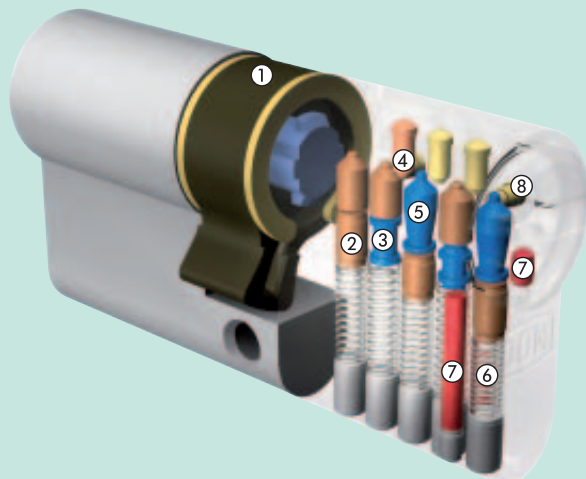

## THE DOM ix DAS LOCKING SYSTEM IN DETAIL

- ① Detachable and impact surfaces
- ② Drill holes for pin locking in semi-ideal line
- ③ Drill holes for the horizontal profile control pins
- ④ Vertical connecting profile
- ⑤ Drill holes for the vertical profile control pins
- ⑥ Horizontal basis profile

# DAS system with the extra service

SAFETY, QUALITY, DOM.

- ① Locking nose
- ② Pin locking made from wear-resistant brass
- ③ FB casing pin, hardened steel
- ④ Vertical profile control pins (up to 6)
- ⑤ AF core pin, hardened steel
- ⑥ Springs made from special bronze
- ⑦ Hardened steel pins as protection from drilling
- ⑧ horizontal profile control pins (up to 6)