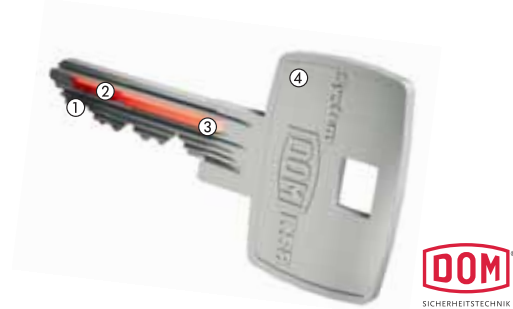

THE LOCKING SYSTEM DOM RS 8 IN DETAIL

- ① Profile segment-based milling pattern
- ② Two paracentric profile levels: Guidance level/profile variation level
- ③ Laterally mounted control and stabilisation fin
- ④ Nickel silver key