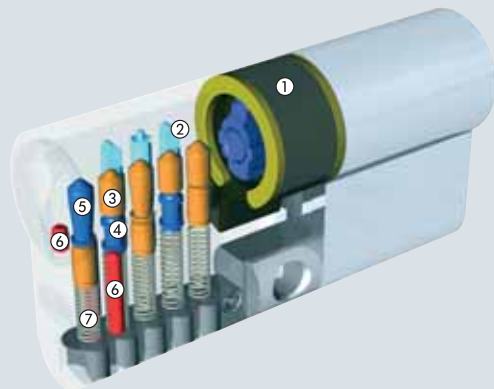

Fig.: DOM RS 8