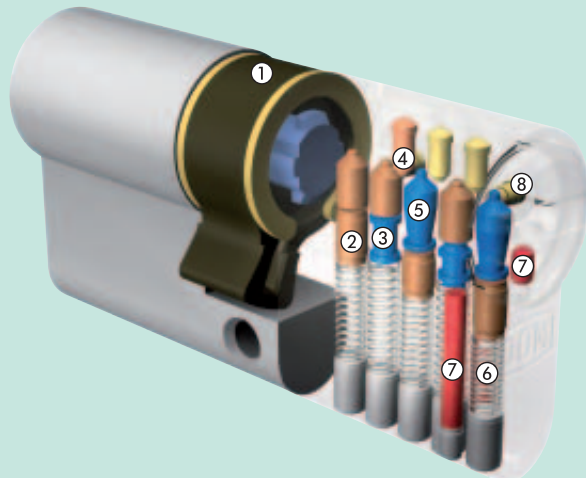

## THE DOM ix DAS LOCKING SYSTEM IN DETAIL

- ① Detachable and impact surfaces
- ② Drill holes for pin locking in semi-ideal line
- ③ Drill holes for the horizontal profile control pins
- ④ Vertical connecting profile
- ⑤ Drill holes for the vertical profile control pins
- ⑥ Horizontal basis profile

# DAS system with the extra service

SAFETY, QUALITY, DOM.

- ① Locking nose
- ② Pin locking made from wear-resistant brass
- ③ FB casing pin, hardened steel
- ④ Vertical profile control pins (up to 6)
- ⑤ AF core pin, hardened steel
- ⑥ Springs made from special bronze
- ⑦ Hardened steel pins as protection from drilling
- ⑧ horizontal profile control pins (up to 6)