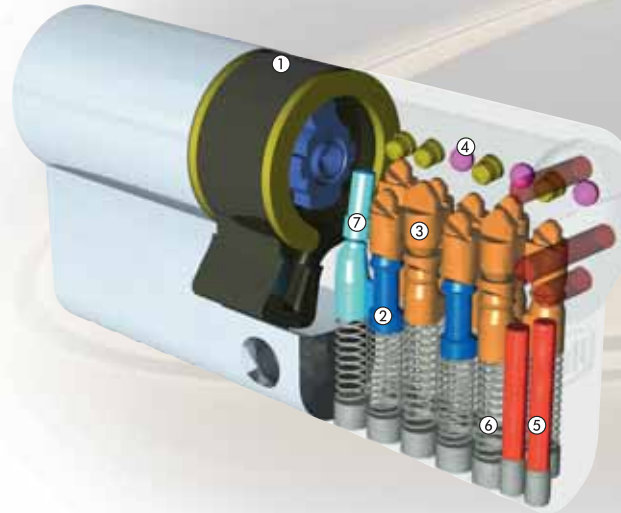

For long-term investment security (optional): 10-year functional warranty (effective from purchase date, further information available from www.dom-garantie.com)

Your specialist dealer will gladly provide you with more detailed information on the DOM ix Saturn, the locking system with the double security reserve.

- ① Locking cam
- ② Hardened special housing pins as drill protection and protection against picking
- ③ Pin tumblers
- ④ Steel ball
- ⑤ Hard metal pins as increased drill protection
- ⑥ Bronze springs
- ⑦ Roll function pin